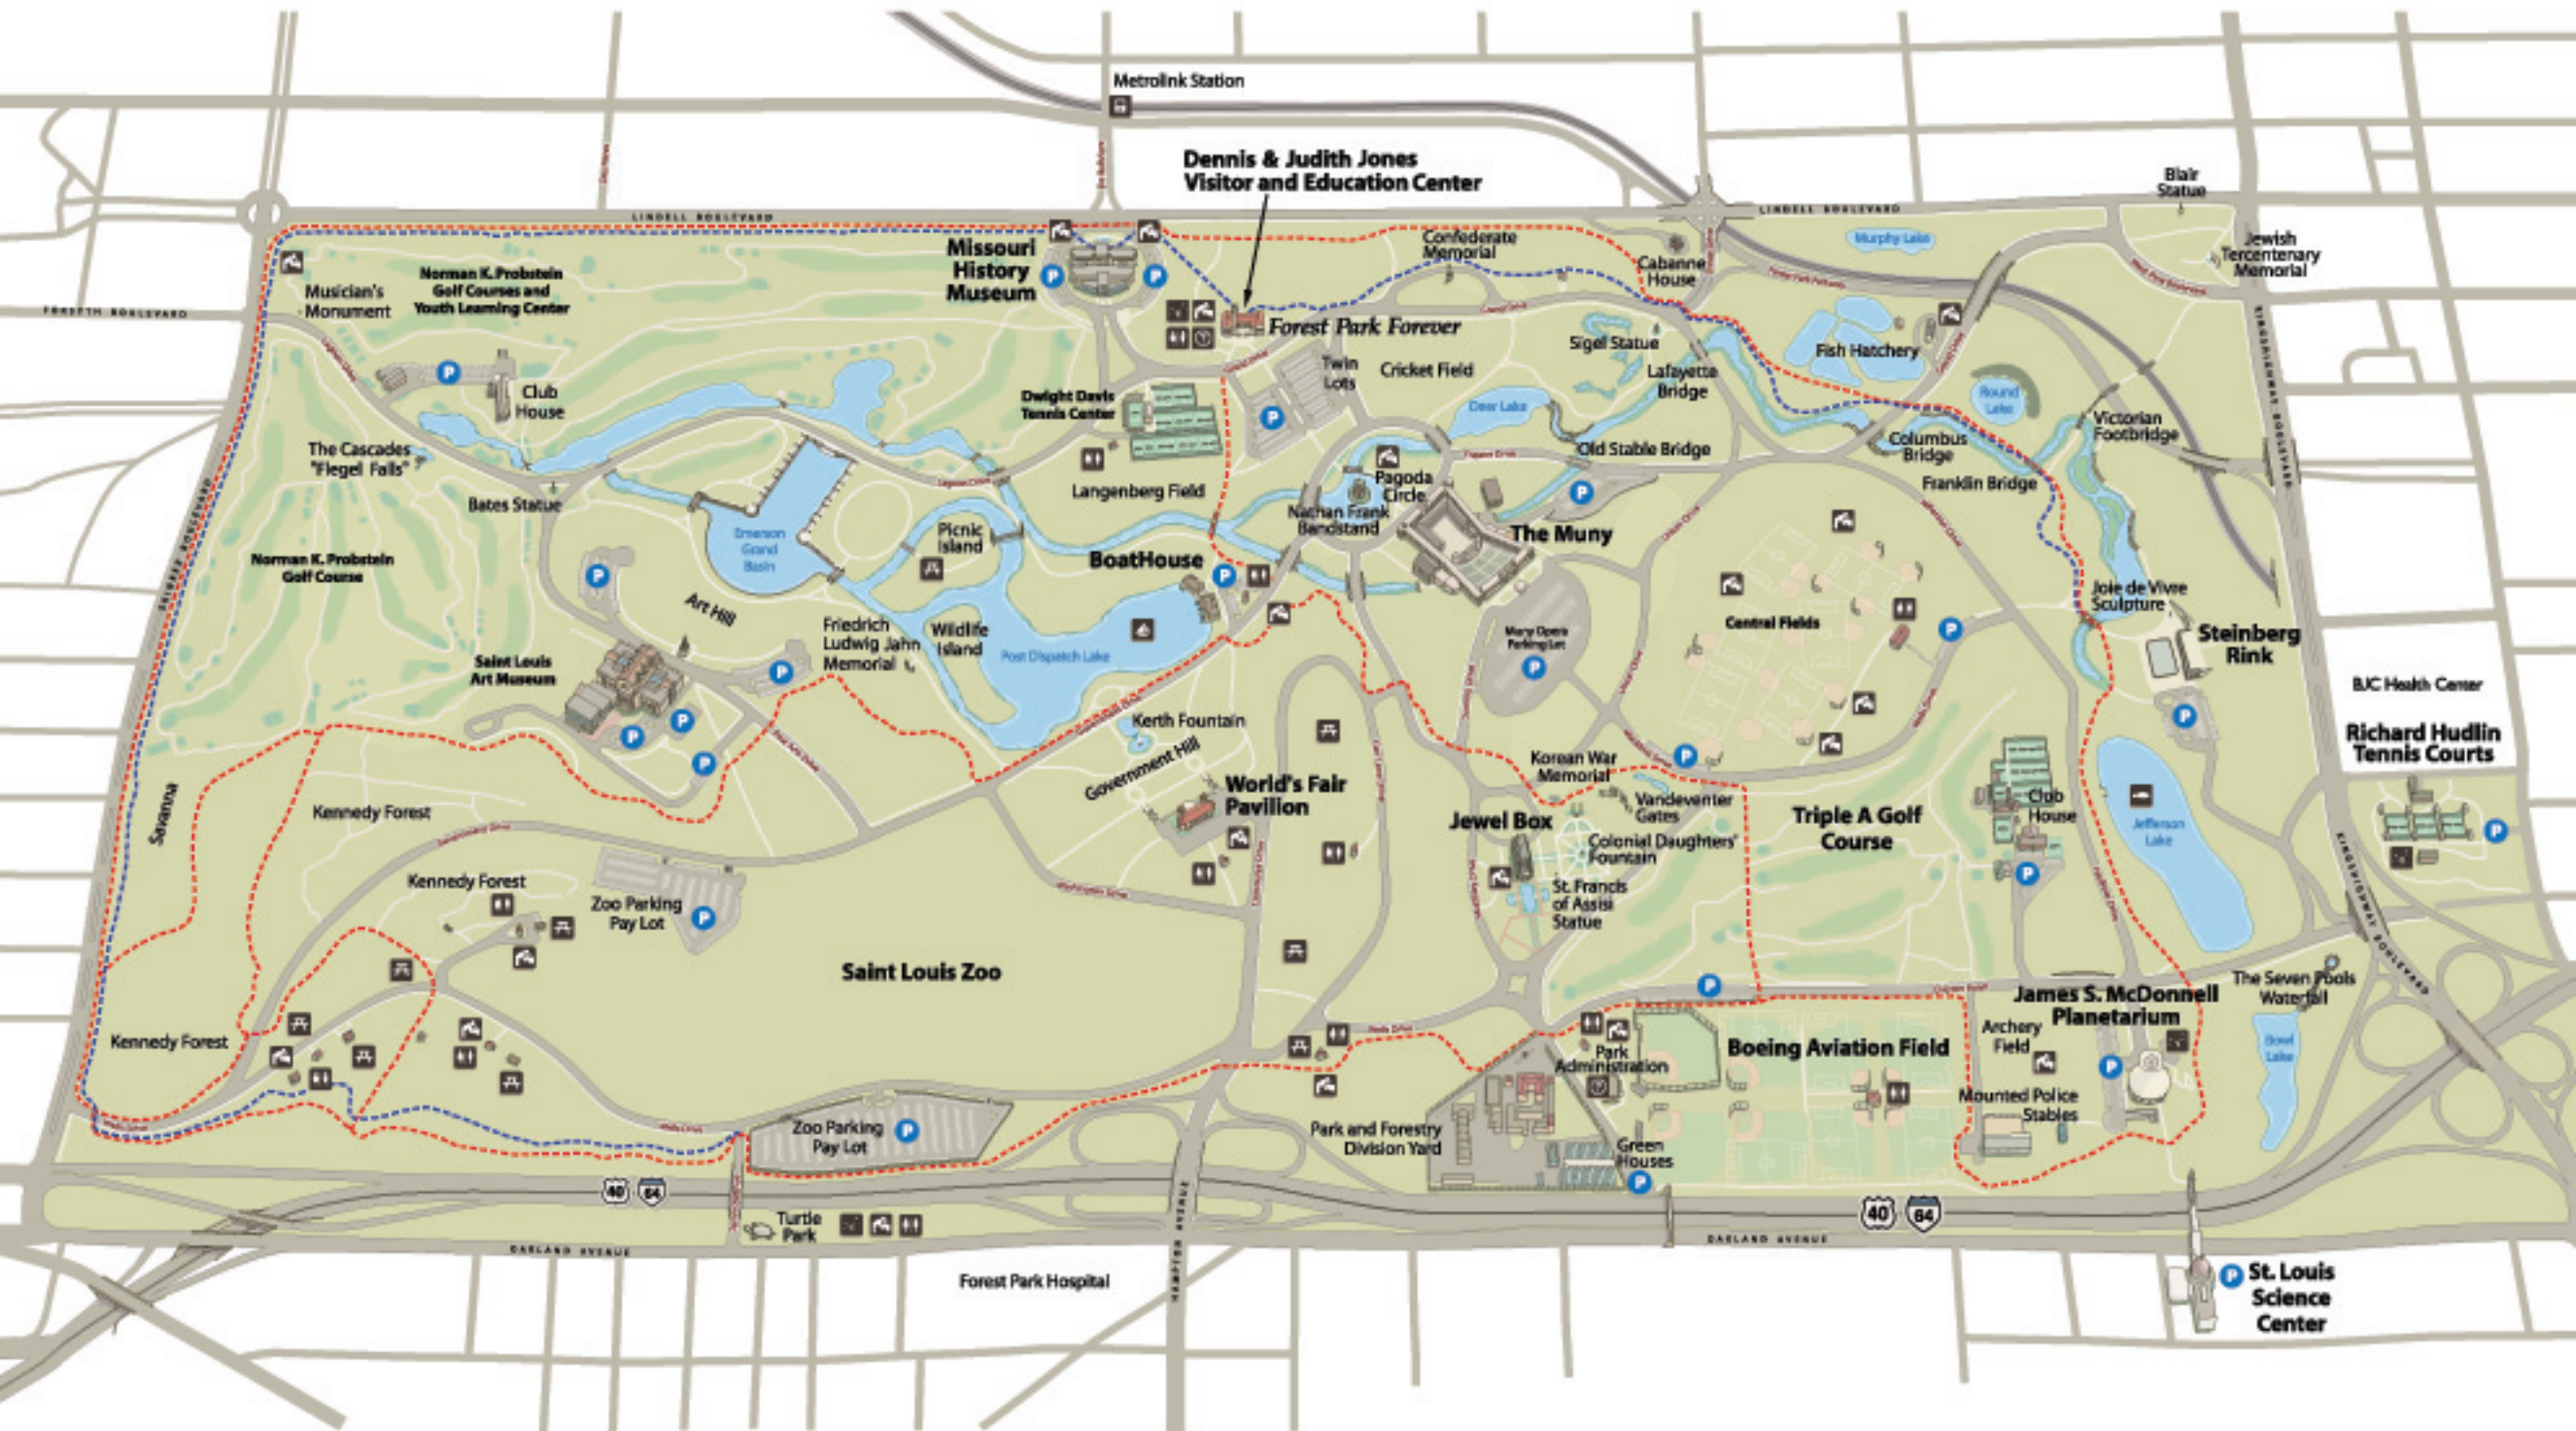

# Forest Park \* Saint Louis \* Missouri

-   
**Parking**
-   
**Wheels Path**
-   
**Heels Path**
-   
**Information**
-   
**Restroom**
-   
**Drinking Fountain**
-   
**Picnic Area**
-   
**Playground**
-   
**Boating**
-   
**Fishing**