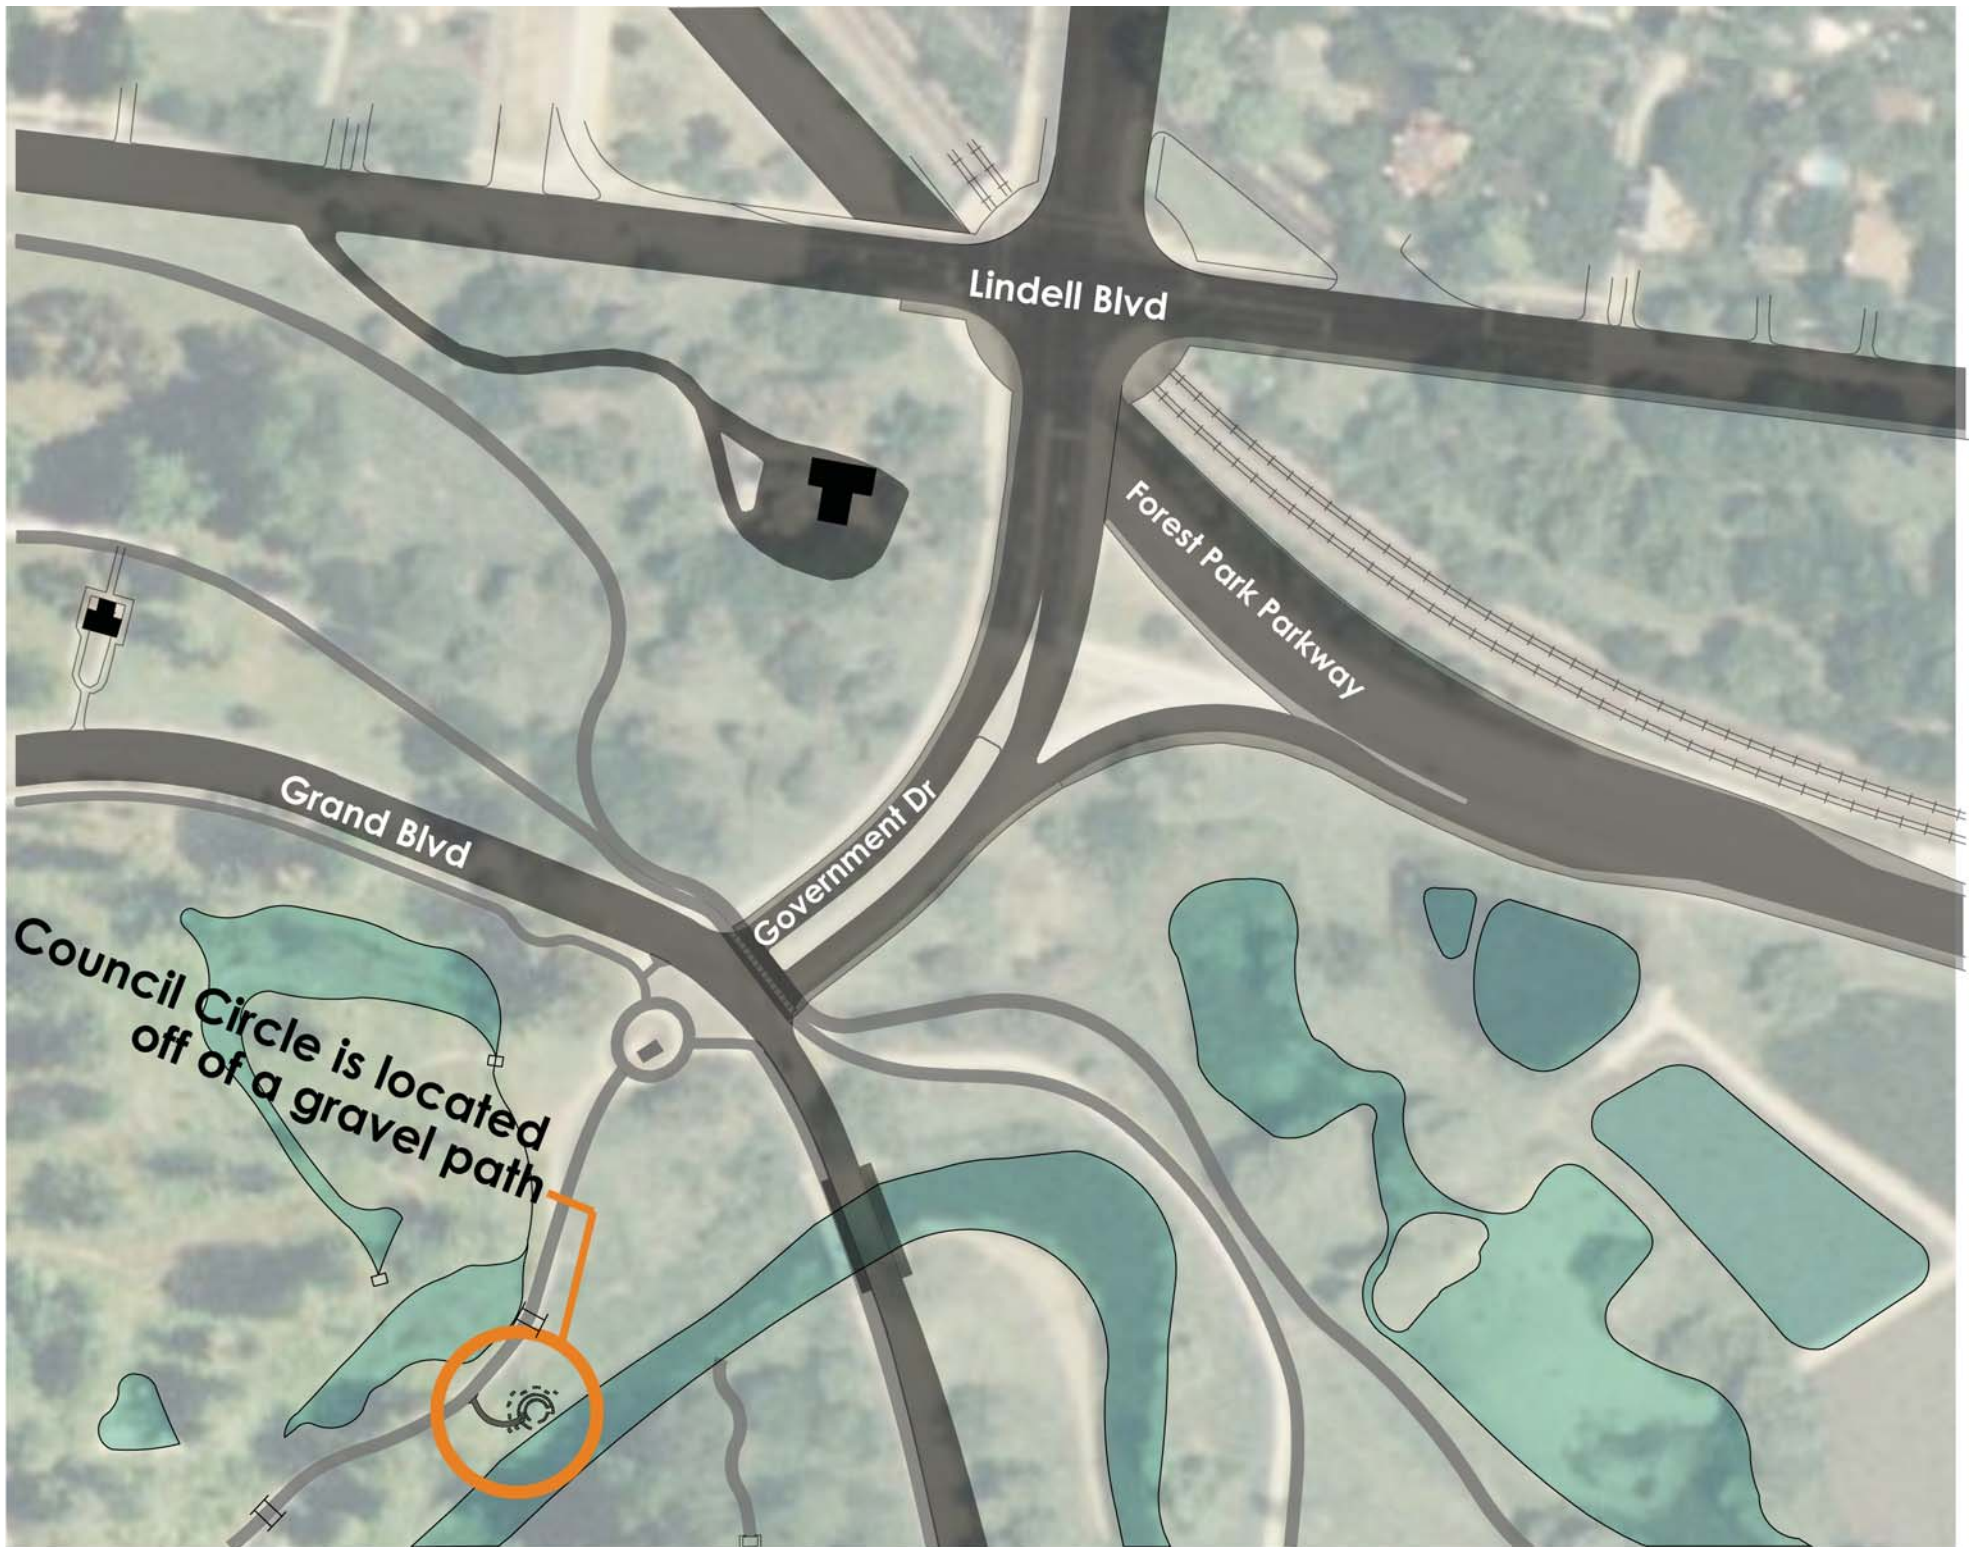

Council Circle is here

# Forest Park Map

## Highlighting Council Circle Location

Council Circle is located on the gravel path connecting to Grand Drive in the northeast portion of Forest Park. The beginning of the gravel path is marked by the Franz Sigel Statue. It is a 2-3 minute walk from the statue.

Lindell Blvd

Forest Park Parkway

Grand Blvd

Government Dr

Council Circle is located  
off of a gravel path