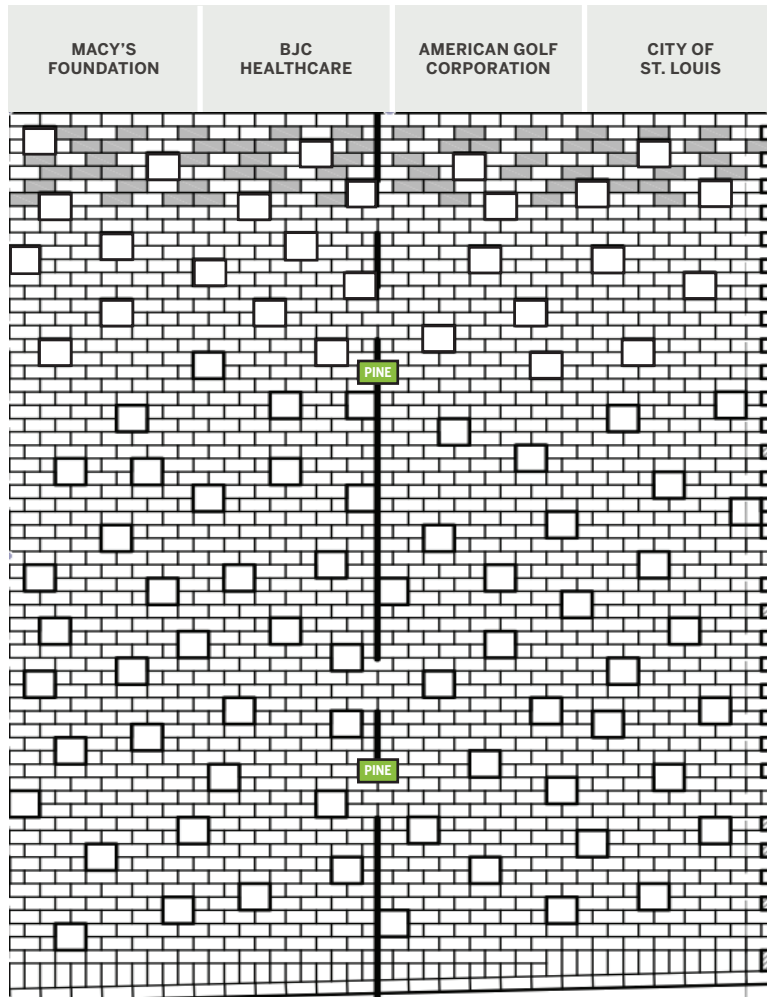

BIRCH

PINE

SPRUCE

MAPLE

OAK

HICKORY

ELM

REDBUD

CEDAR

REFLECTING POOL

BRICK PAVER PLAZA SECTION MAP

How to locate your brick:

Your brick is located in the PINE section.

The PINE section is the second section from the left of the Brick Paver Plaza bordered at the top by the large granite pavers shown to the left.